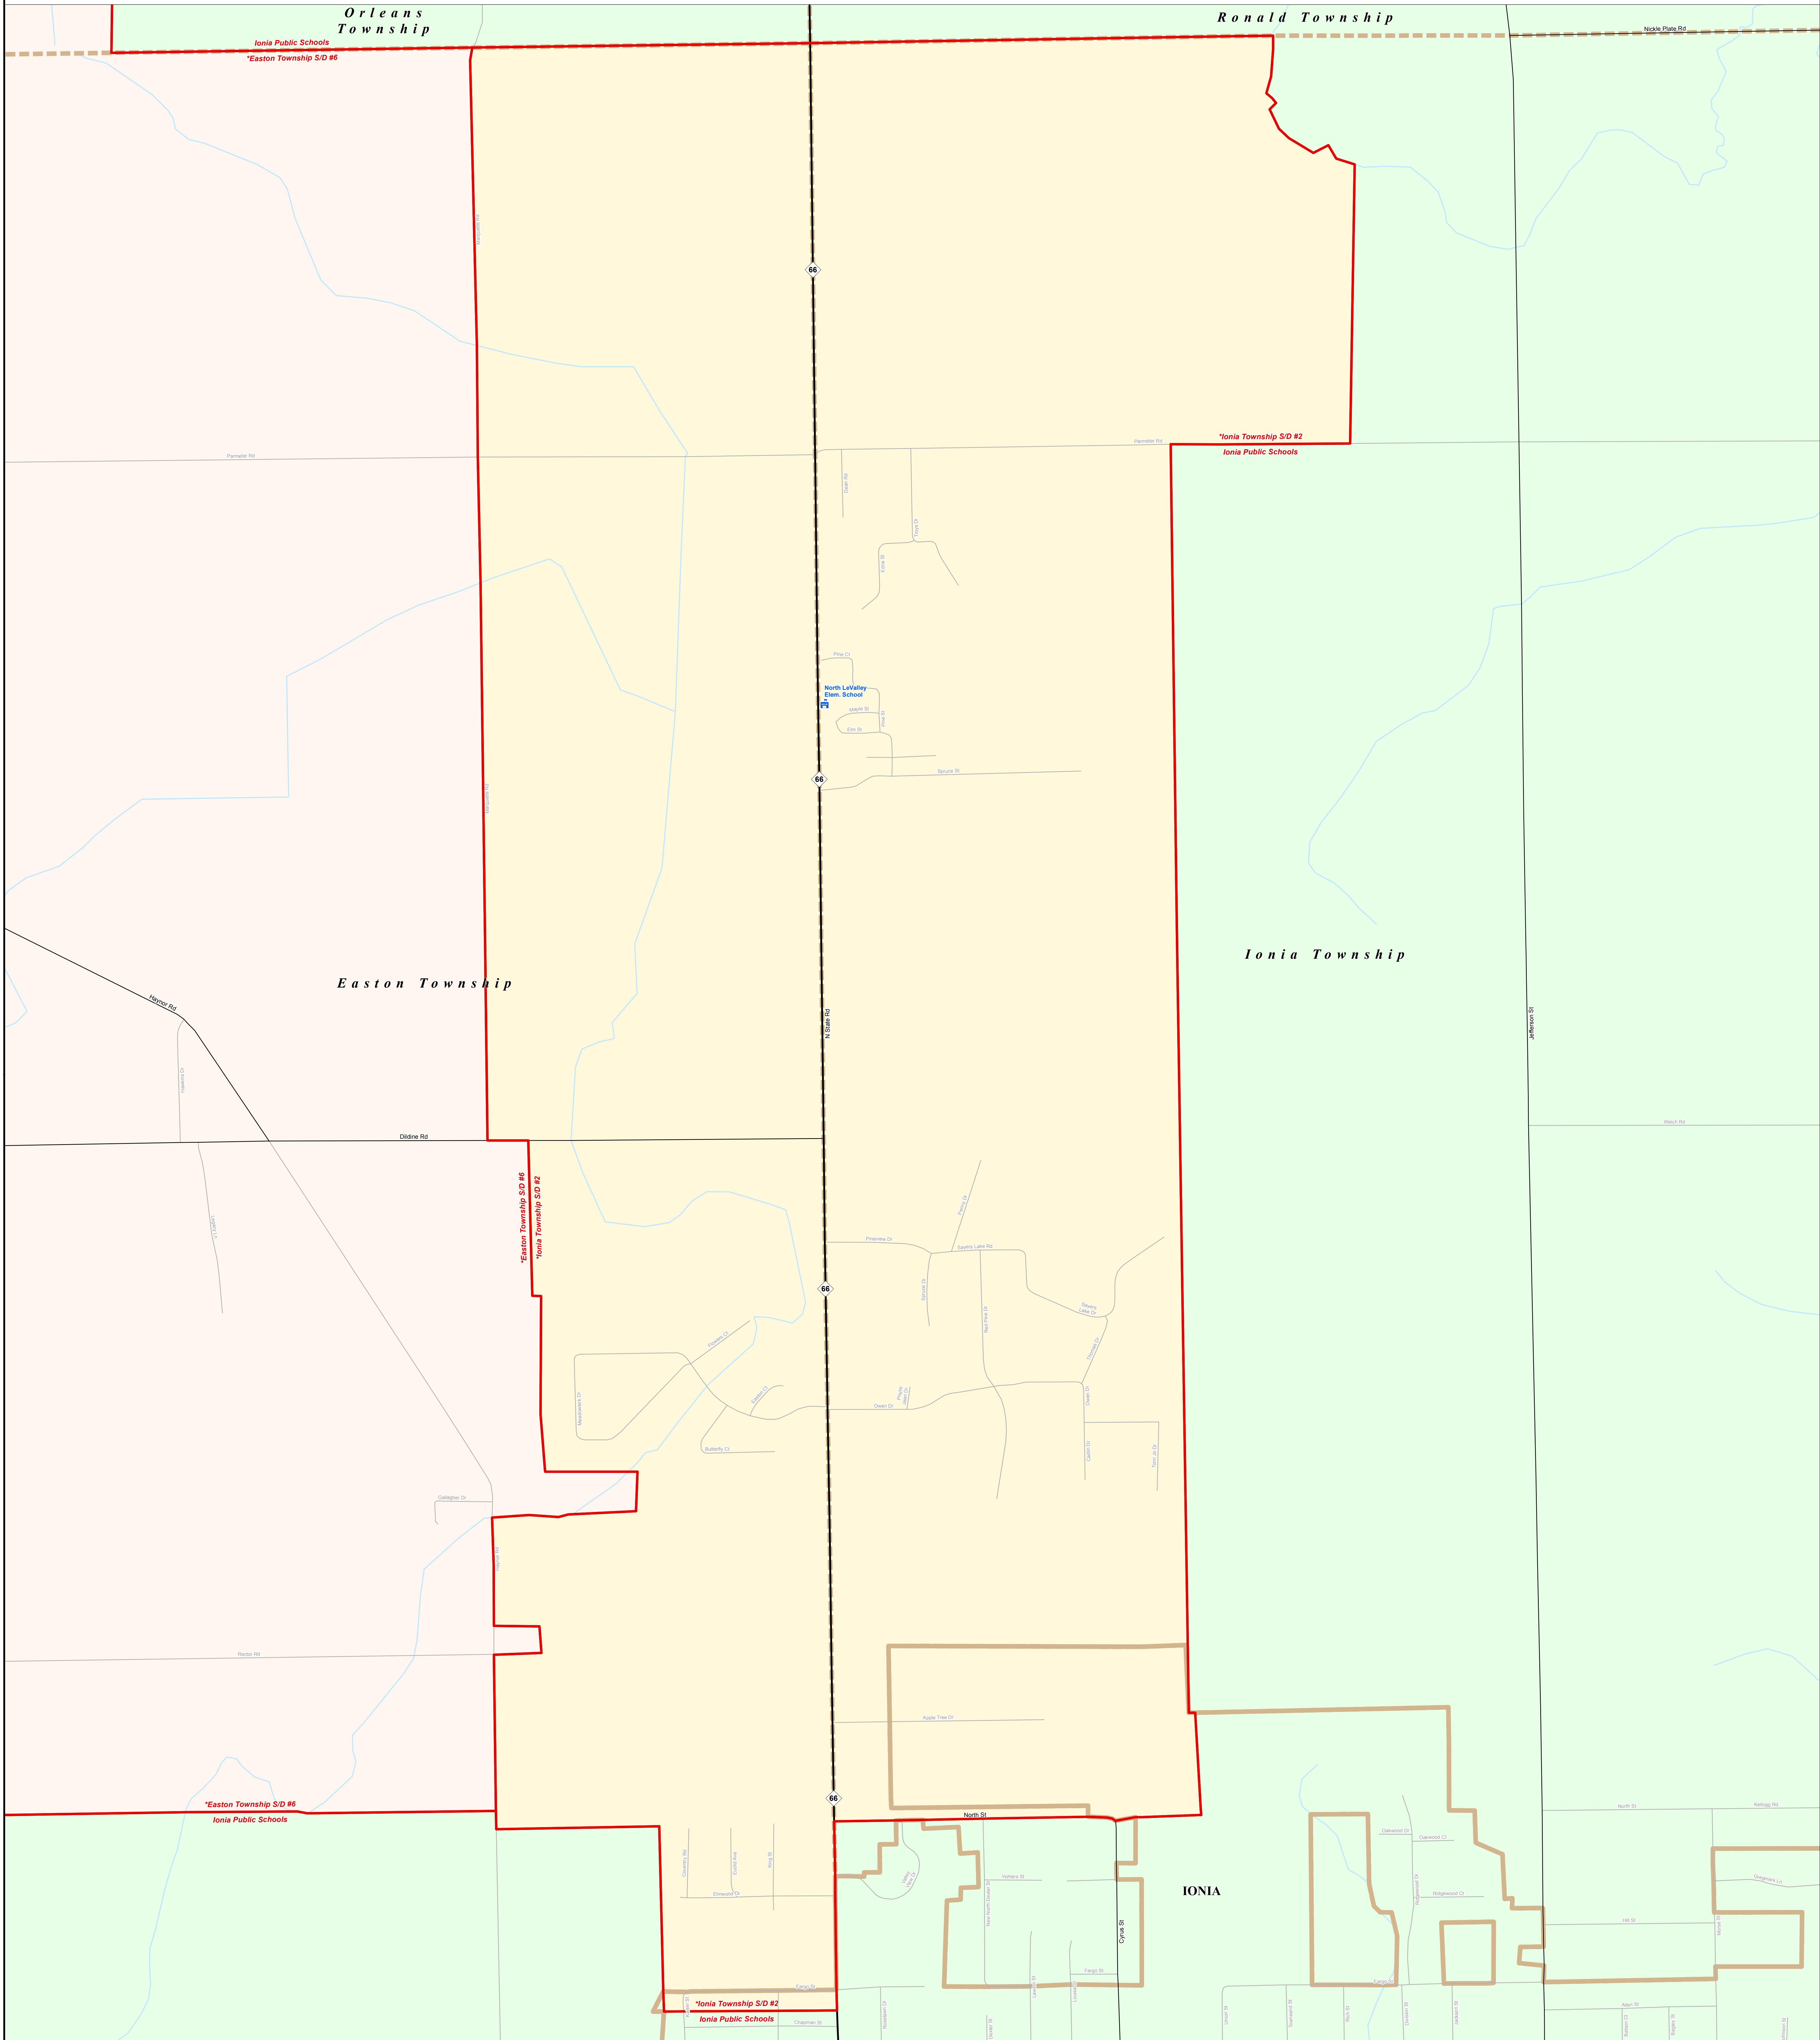

*IONIA TOWNSHIP S/D #2

Ionia ISD

*Note: Non K-12 School Districts identified with Asterisk (*) in Name

11/14/13

Legend

School District	Unincorporated Place	Railroad
County	School	Water Feature
City	Freeway	River, Stream, or Drain
Township	Primary Road	
Village	Local Road	
Census Designated Place